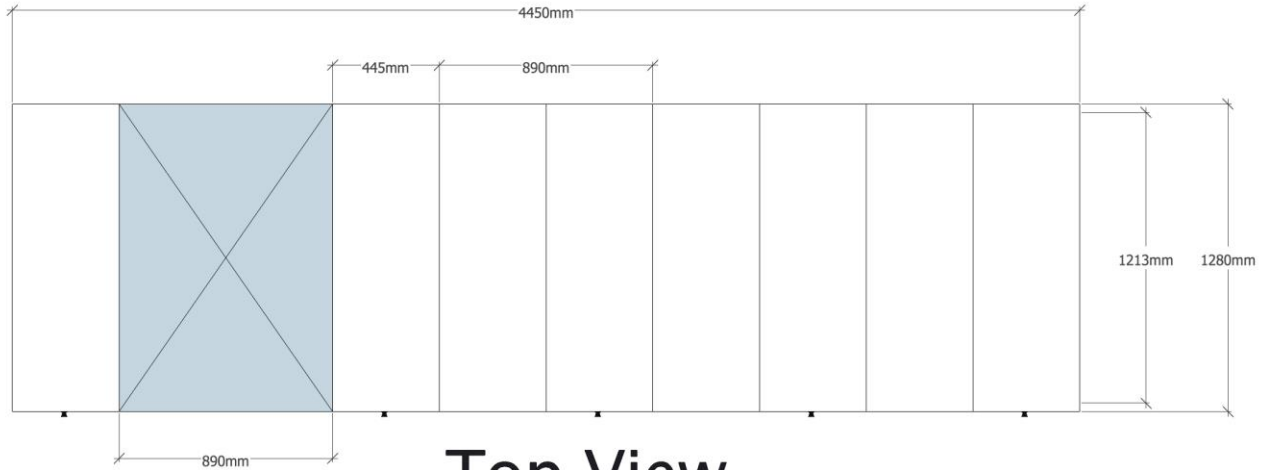

8 Bay 900W

Isometric

Top View

8 Bay 1200W

Front View

Isometric

Top View