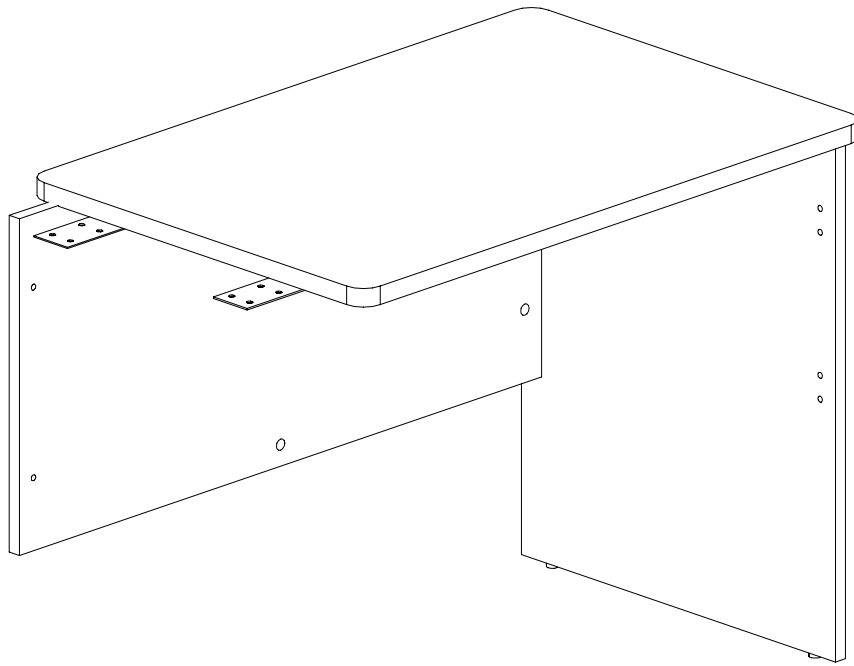

ASSEMBLY INSTRUCTIONS

VR6

rapidline
FURNITURE FOR TODAY
2011-8-25

pin	6x36	1	8PCS
CAM		2	8PCS
Cam Cover		3	8PCS
CONNECTOR	200x60x2	4	2PCS
Screw	6x12	5	16PCS
Screw	6x25	6	2PCS