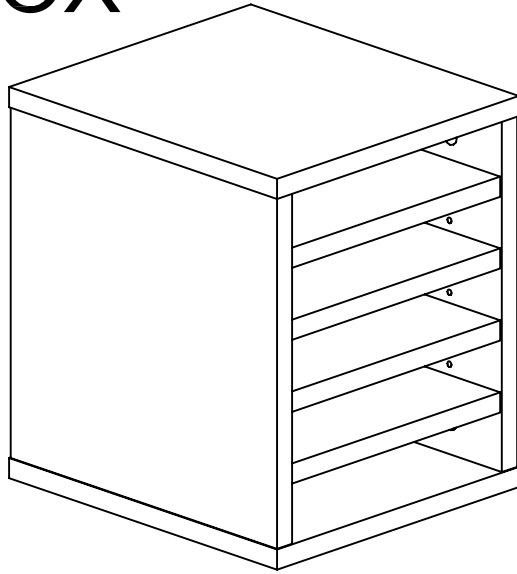

ASSEMBLY INSTRUCTIONS

SUPABOX

rapidline
FURNITURE FOR TODAY
2011-8-25

pin 6x35	1	12PCS
CAM	2	12PCS
Cam Cover	3	12PCS
Bolt Minifix	4	16PCS