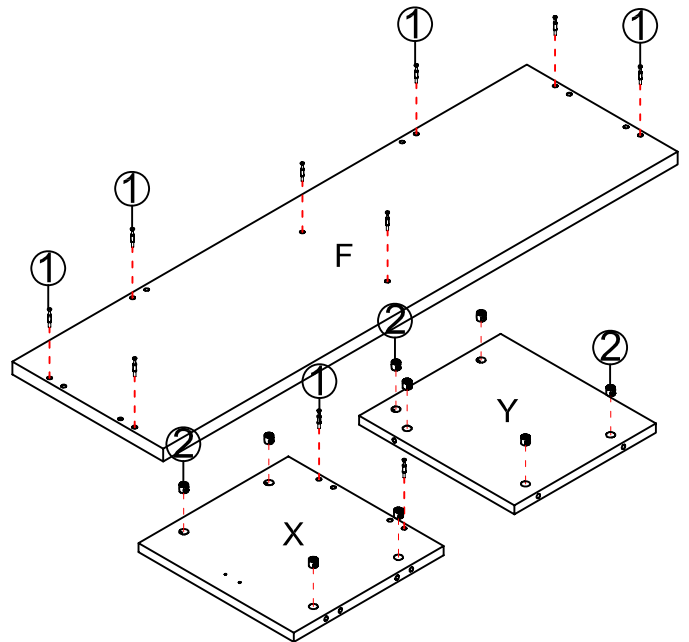

ASSEMBLY INSTRUCTIONS

rapidline
FURNITURE FOR TODAY

2011-8-25

SUPA12STACK