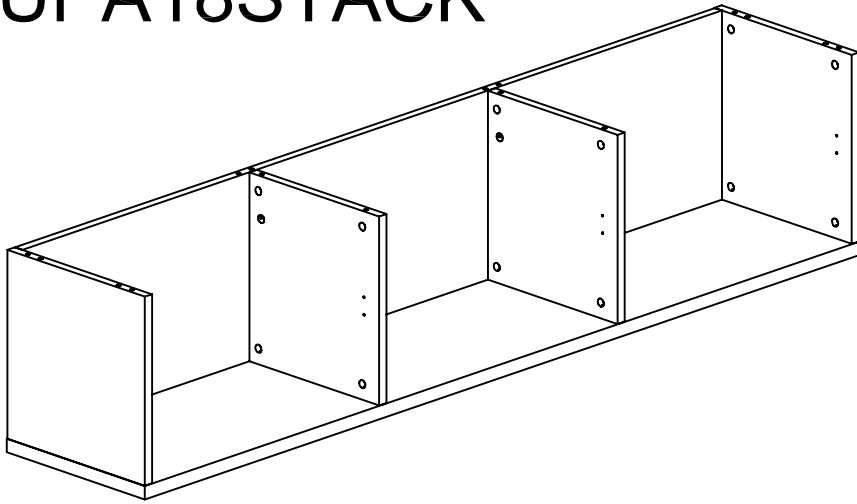

rapidline
FURNITURE FOR TODAY

2011-8-25

ASSEMBLY INSTRUCTIONS

SUPA21STACK

rapidline
FURNITURE FOR TODAY

2011-8-25

pin 6x35
1
31PCS

CAM
2
31PCS