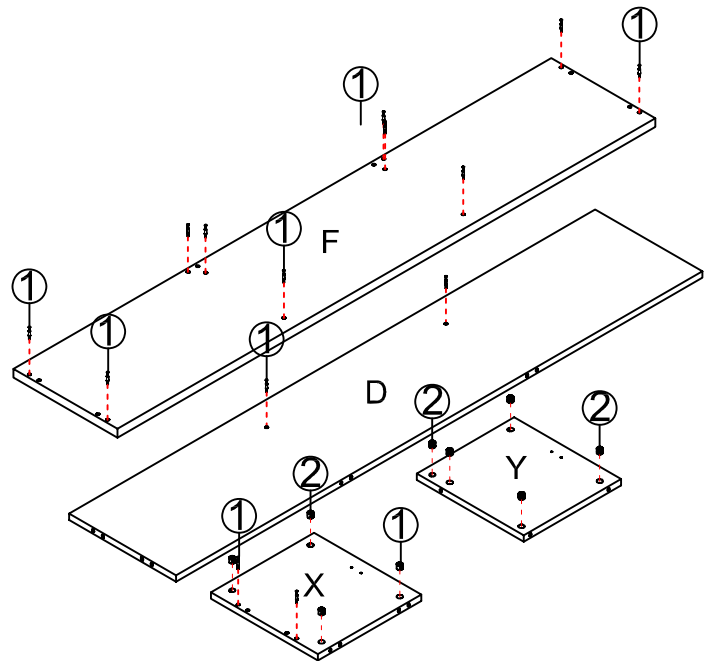

rapidline
FURNITURE FOR TODAY

2011-8-25

ASSEMBLY INSTRUCTIONS

SUPA21STACK

rapidline
FURNITURE FOR TODAY

2011-8-25

pin 6x35
1
31PCS

CAM
2
31PCS

Cam Cover
3
31PCS