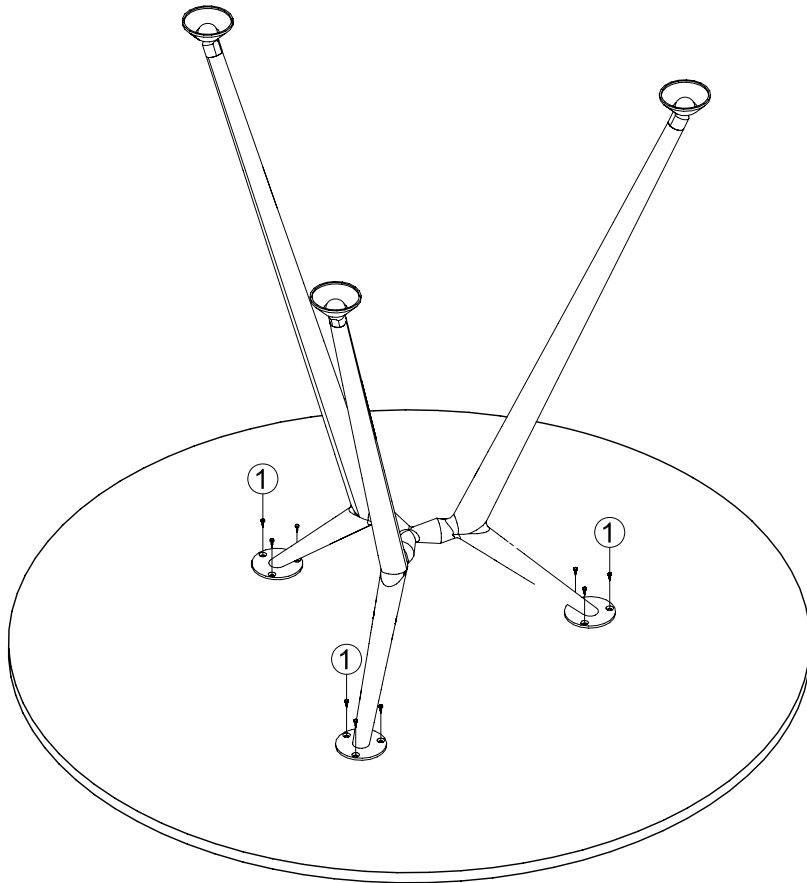

Zhongshan JNM Furniture Manufacture Co., Ltd.

Email: jnm@vip.163.com http://www.jnm.hk

TEL: 0760-88511666 FAX: 0760-88511669

Assembly Instructions

MODEL NO: SRF

Screw

5×20

1

9PCS

STEP1

IMPORTANT NOTE:

- Place all laminated parts on a clean and smooth surface such as a rug or carpet to avoid the parts from being scratched.
- Check to be sure that you have all parts and hardware.
- Remove all wrapping materials, including staples & packing straps before you start to assemble.
- Don't tighten all screws/bolts until all completely assembled.
- Keep all hardware parts out of reach of children