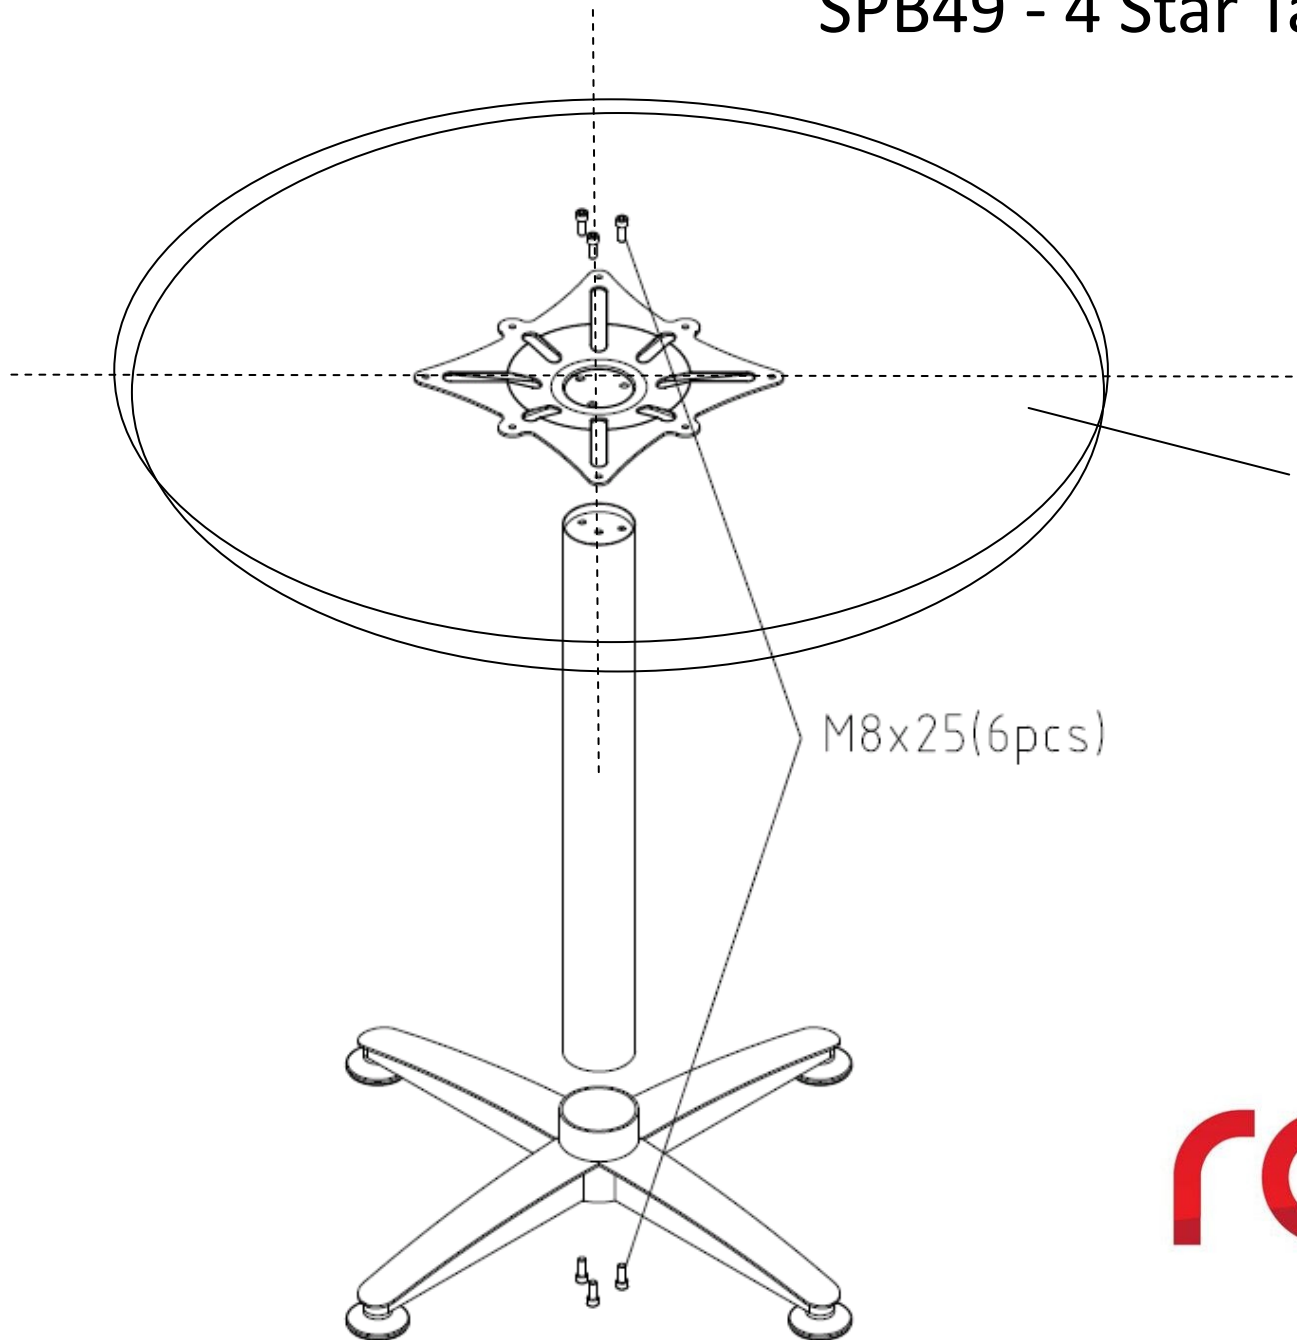

# SPB49 - 4 Star Table

**For Timber Top Fitment, First Centre Top On Support Base And Then Attach Using:**

**8G x 20 Timber Screw (8pcs)**

M8x25(6pcs)

**rapidline**  
FURNITURE FOR TODAY