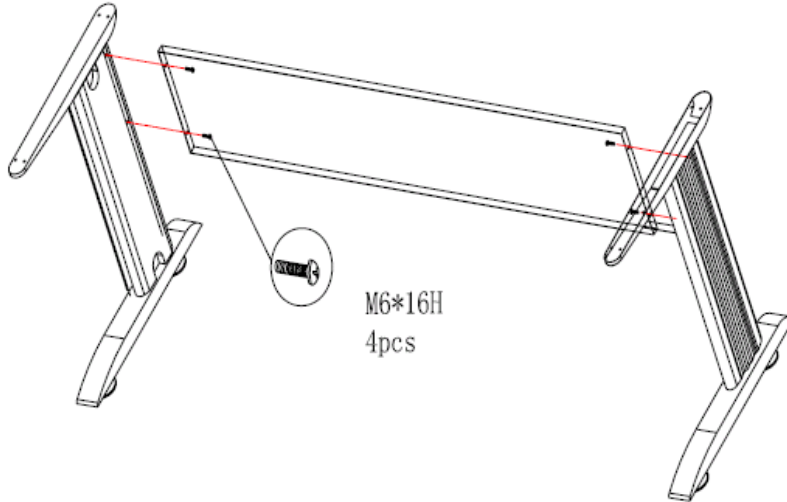

## Leg and Modesty Assembly and Timber Top Attachment Instructions

1.

	M5*20H 3pcs		M6*16H 4pcs
	M5*30H 8pcs		

\*\*\*For Timber Top Fitment, First Centre Top And Ensure That The Correct Length Screw Is used\*\*\*