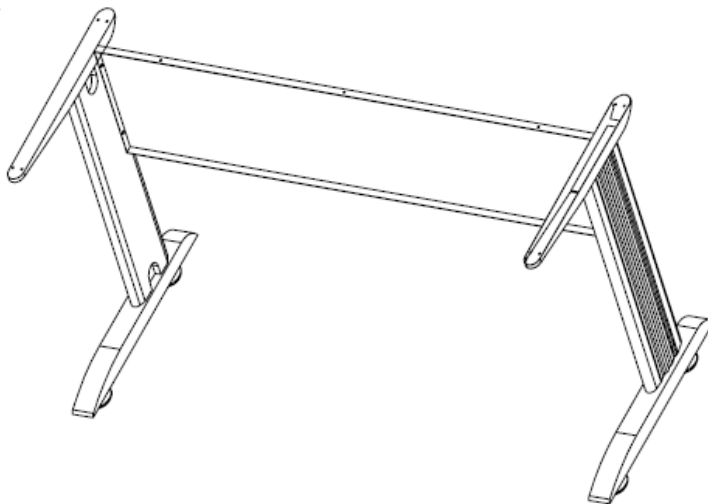

M5*20H 3pcs		M6*16H 4pcs
	M5*30H 8pcs		

For Timber Top Fitment, First Centre Top And Ensure That The Correct Length Screw Is used

2.