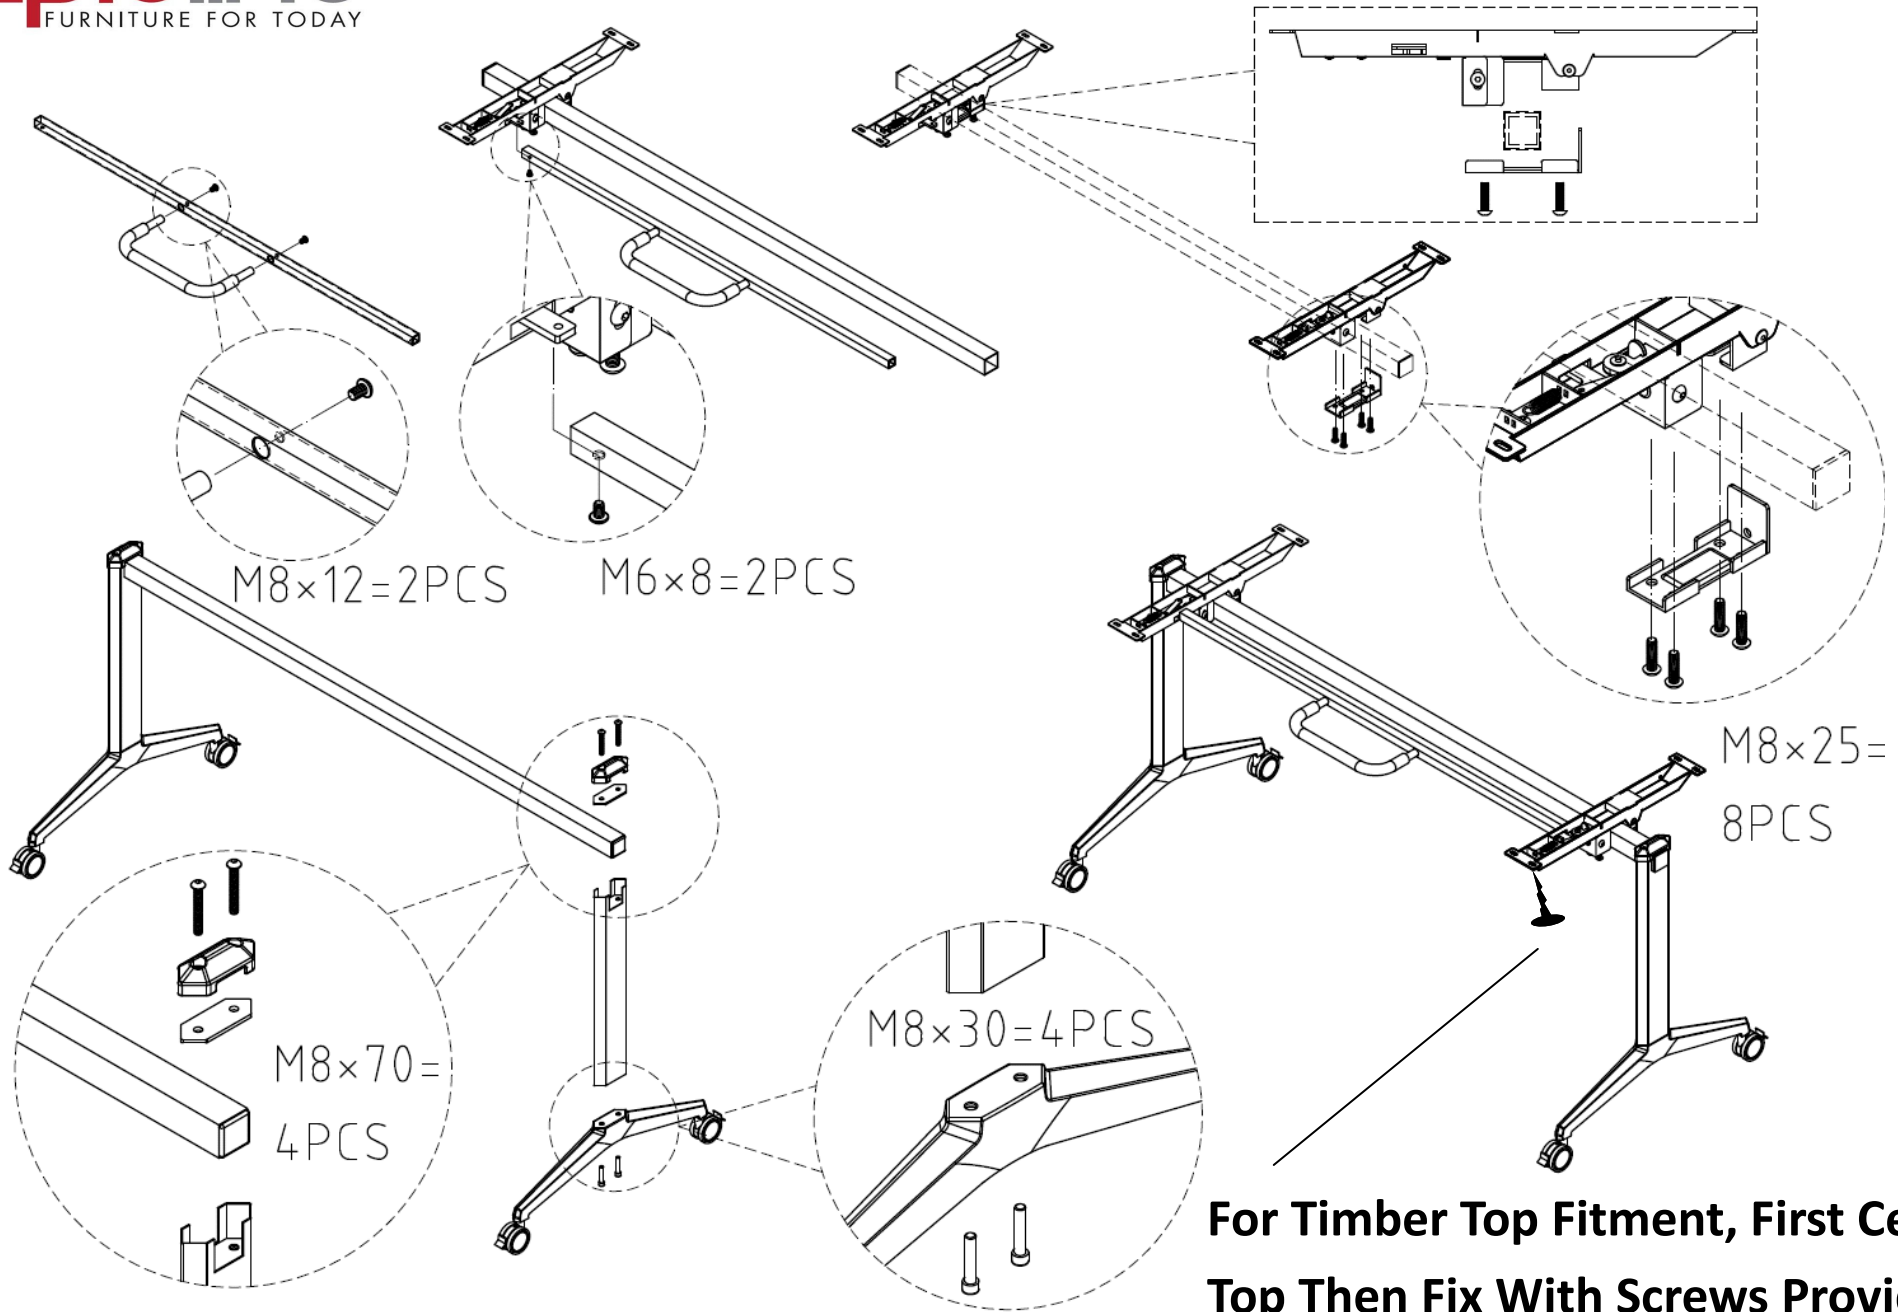

FTT - Flip Top Table Assembly Instructions

For Timber Top Fitment, First Centre Top Then Fix With Screws Provided

8G x 20 Timber Screw (8pcs)