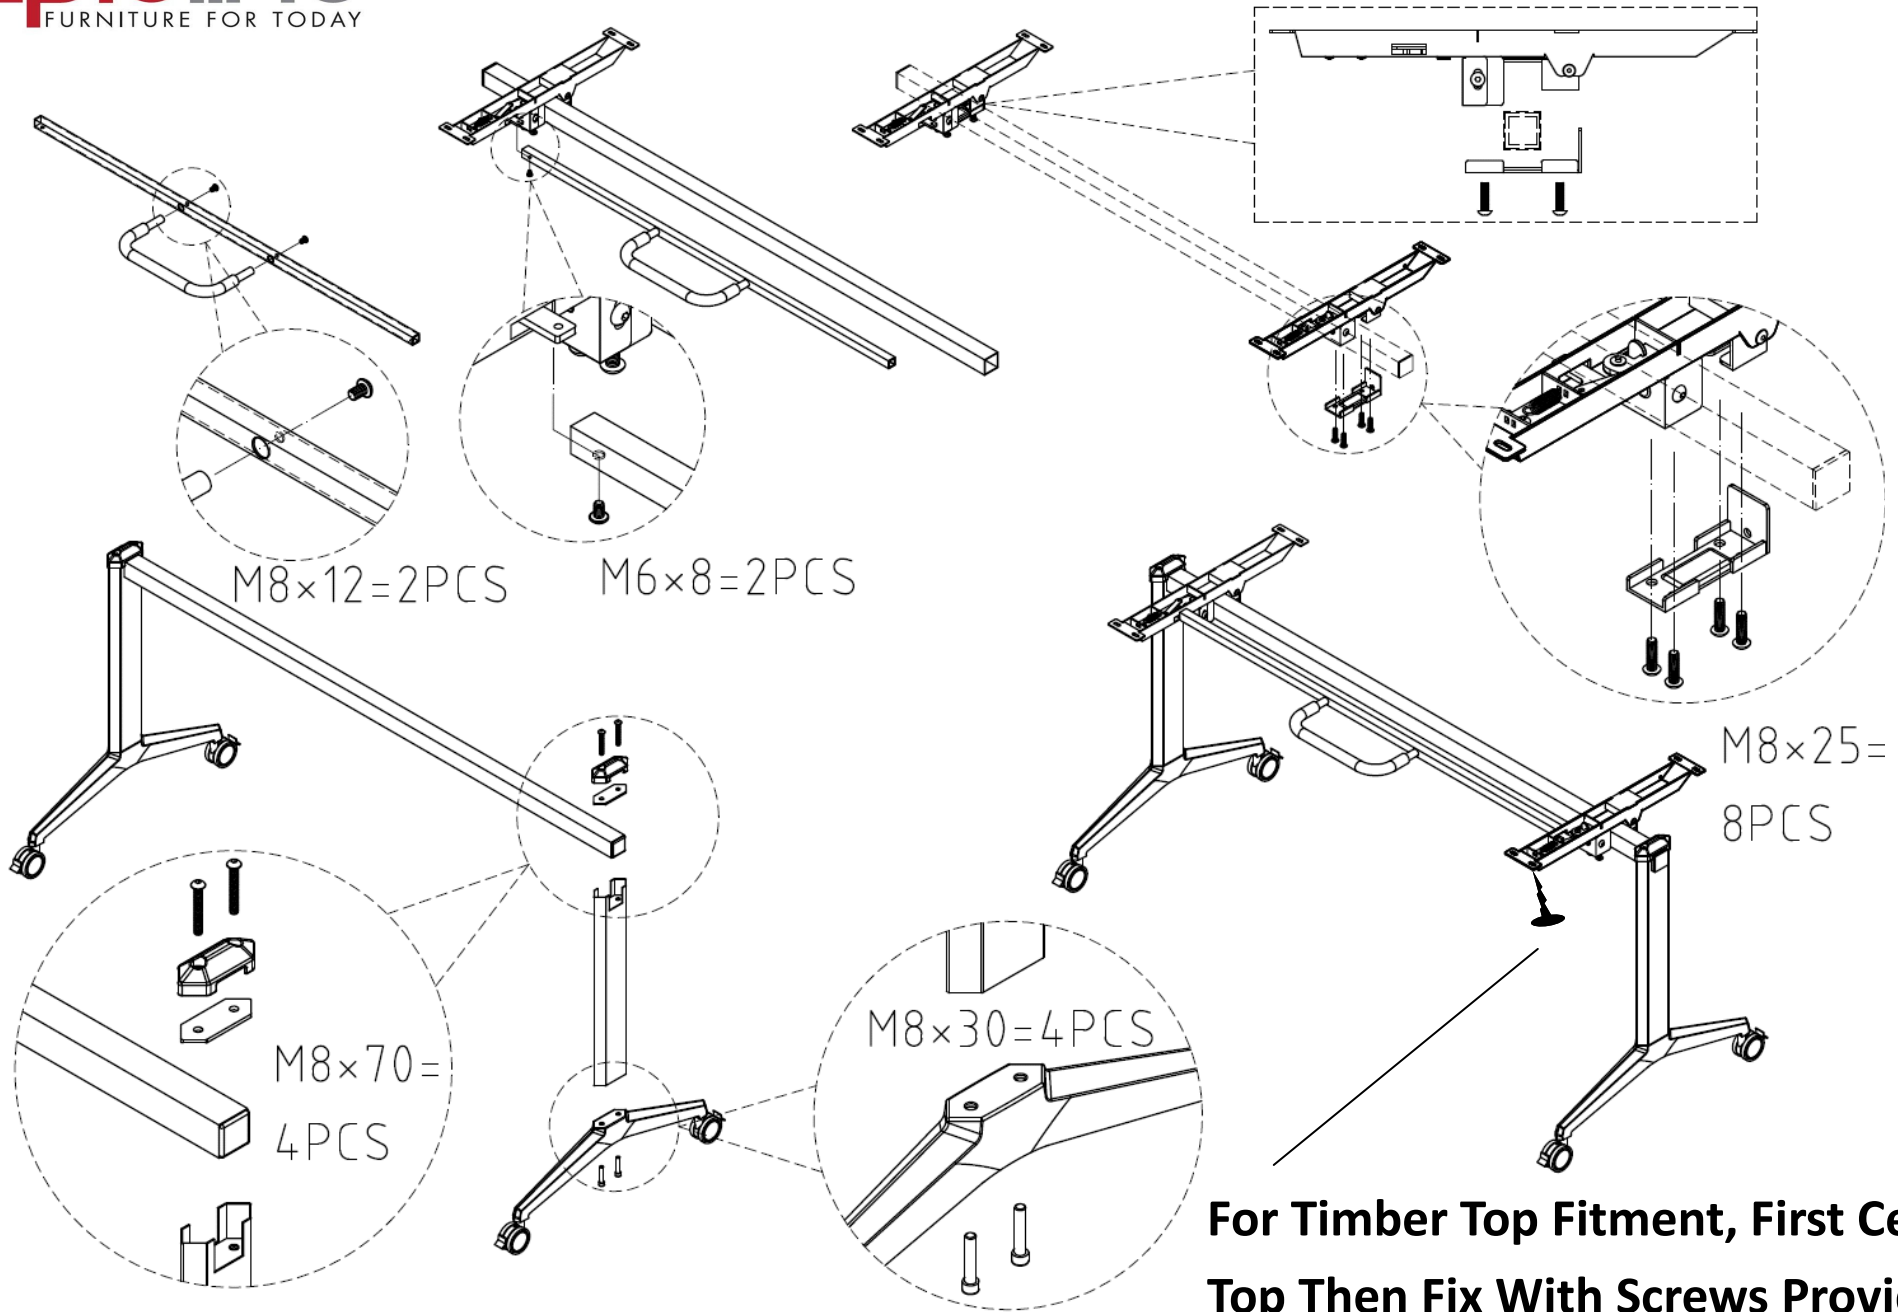

FTT - Flip Top Table Assembly Instructions

**For Timber Top Fitment, First Centre
Top Then Fix With Screws Provided**

8G x 20 Timber Screw (8pcs)