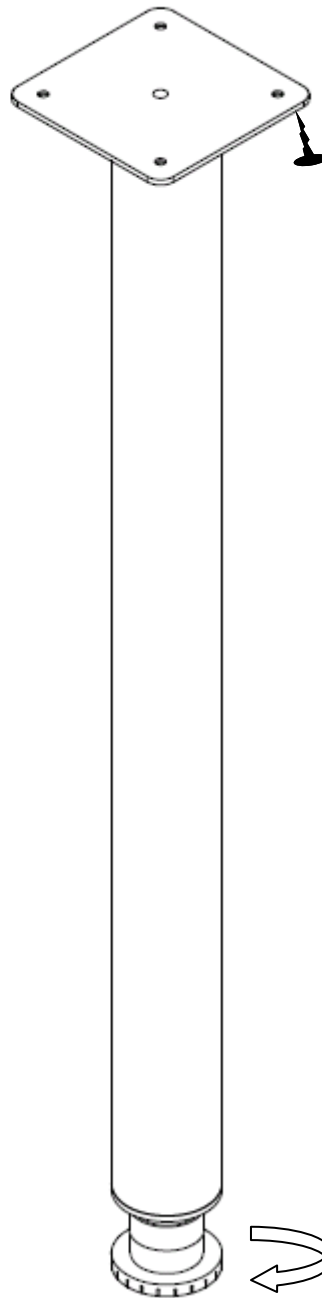

DC60 Desk Leg - Chrome

For Timber Top Fitment
8G x 20 Timber Screw (8pcs)

For Height Adjustment
Rotate Leg Base Screw

rapidline
FURNITURE FOR TODAY