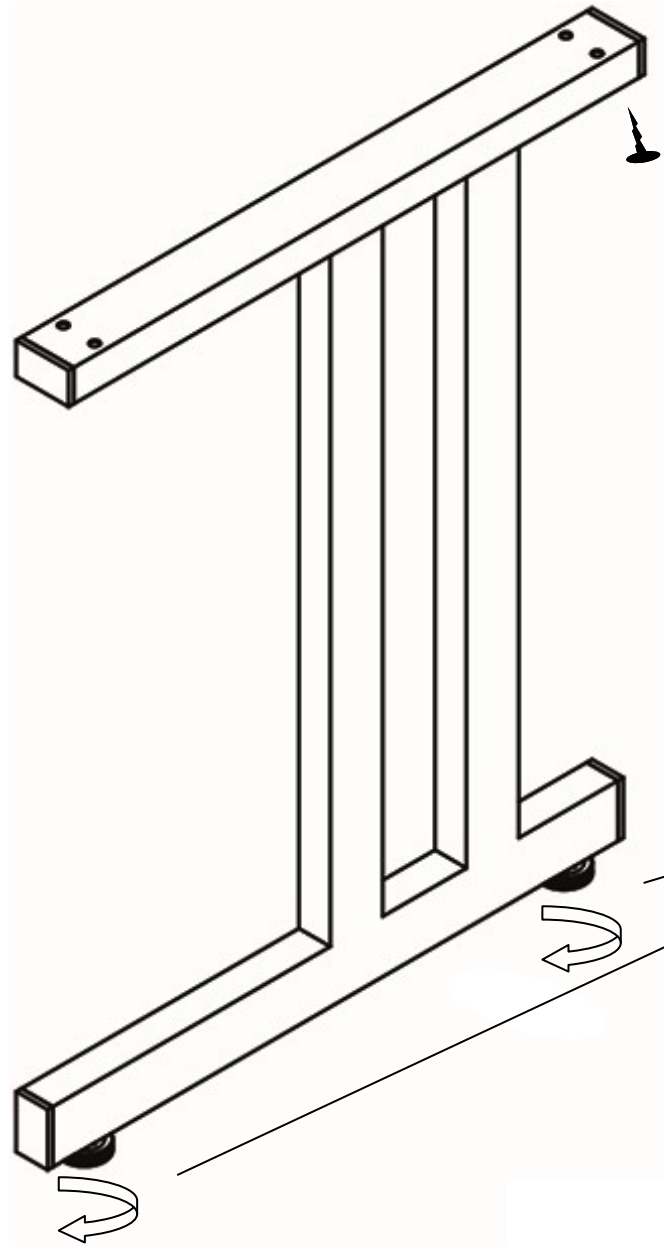

CLEG - Desking Leg - Silver Grey / White

For Timber Top Fitment
8G x 30 Timber Screw (8pcs)

For Height Adjustment
Rotate Leg Base Screw