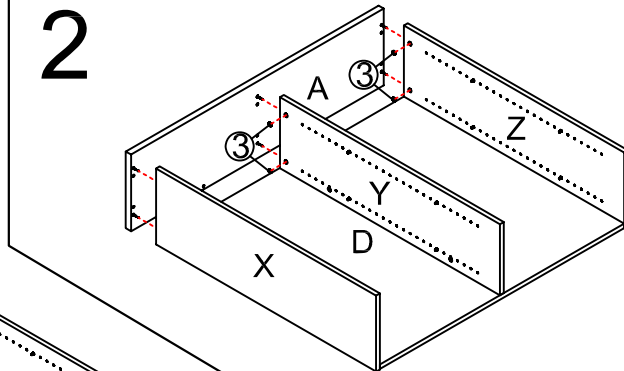

ASSEMBLY INSTRUCTIONS

CH12 CH15

rapidline
FURNITURE FOR TODAY

2011-8-25

pin	6x35		1	18PCS
CAM			2	18PCS
Cam Cover			3	18PCS
Bolt Minifix			4	16PCS
Bracket			5	4PCS
Screw	4, A18		6	16PCS

ASSEMBLY INSTRUCTIONS

CH18

rapidline
FURNITURE FOR TODAY

2011-8-25

pin	6x35		1	24PCS
CAM			2	24PCS
Cam Cover			3	24PCS
Bot Mixin			4	24PCS
Bracket			5	4PCS
Screw	4x18		6	16PCS