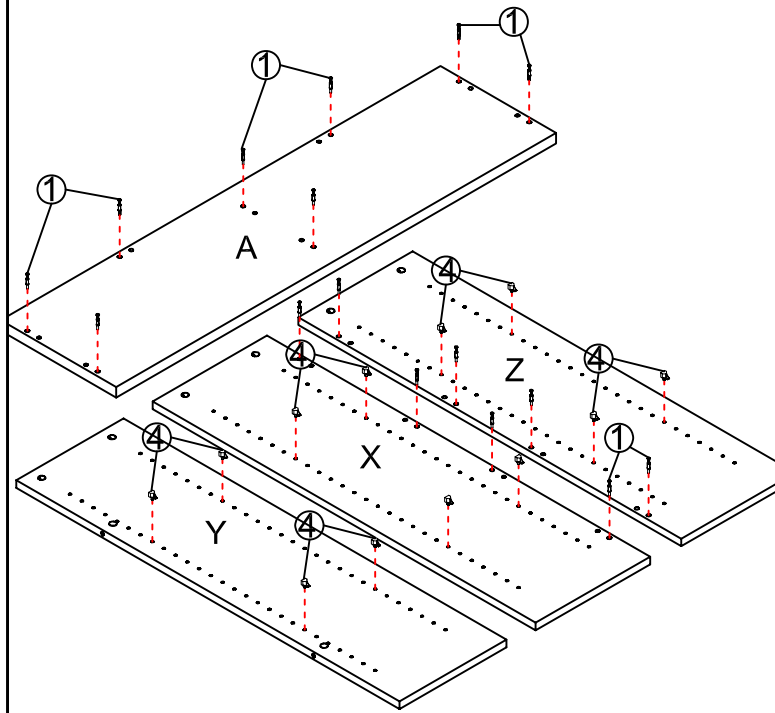

ASSEMBLY INSTRUCTIONS

CH12 CH15

rapidline
FURNITURE FOR TODAY

2011-8-25

pin	6x35		1	18PCS
CAM			2	18PCS
Cam Cover			3	18PCS
Bolt Minifix			4	16PCS
Bracket			5	4PCS
Screw	4, A18		6	16PCS

ASSEMBLY INSTRUCTIONS

CH18

rapidline
FURNITURE FOR TODAY

2011-8-25

pin	6x35		1	24PCS
CAM			2	24PCS
Cam Cover			3	24PCS
Bot Mixin			4	24PCS
Bracket			5	4PCS
Screw	4x18		6	16PCS