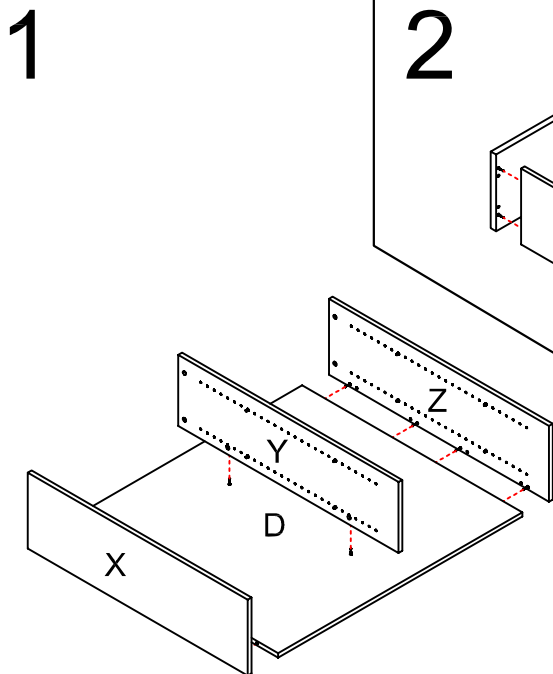

ASSEMBLY INSTRUCTIONS

CH12 CH15

rapidline
FURNITURE FOR TODAY

2011-8-25

pin	6x35		1	18PCS
CAM			2	18PCS
Cam Cover			3	18PCS
Bolt Minifix			4	16PCS
Bracket			5	4PCS
Screw	4, A18		6	16PCS

ASSEMBLY INSTRUCTIONS

CH18

rapidline
FURNITURE FOR TODAY

2011-8-25

pin	6x35		1	24PCS
CAM			2	24PCS
Cam Cover			3	24PCS
Bot Mixin			4	24PCS
Bracket			5	4PCS
Screw	4x18		6	16PCS