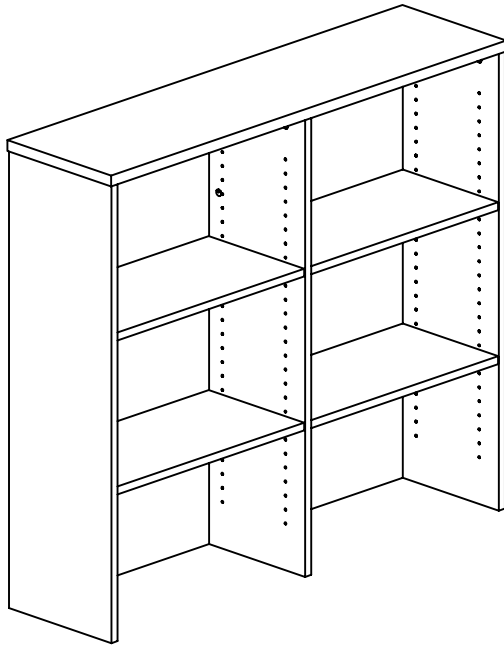

ASSEMBLY INSTRUCTIONS

CH12 CH15

rapidline
FURNITURE FOR TODAY

2011-8-25

pin	6x35		1	18PCS
CAM			2	18PCS
Cam Cover			3	18PCS
Bolt Minifix			4	16PCS
Bracket			5	4PCS
Screw	4, A18		6	16PCS

ASSEMBLY INSTRUCTIONS

CH18

rapidline
FURNITURE FOR TODAY

2011-8-25

pin	6x35		1	24PCS
CAM			2	24PCS
Cam Cover			3	24PCS
Bot Mixin			4	24PCS
Bracket			5	4PCS
Screw	4x18		6	16PCS