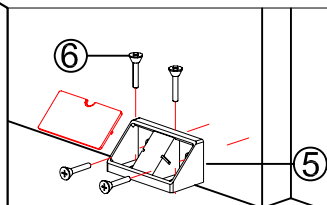

ASSEMBLY INSTRUCTIONS

CH12 CH15

rapidline
FURNITURE FOR TODAY

2011-8-25

pin	6x35		1	18PCS
CAM			2	18PCS
Cam Cover			3	18PCS
Bolt Minifix			4	16PCS
Bracket			5	4PCS
Screw	4, A18		6	16PCS

ASSEMBLY INSTRUCTIONS

CH18

rapidline
FURNITURE FOR TODAY

2011-8-25

pin	6x35		1	24PCS
CAM			2	24PCS
Cam Cover			3	24PCS
Bot Mixin			4	24PCS
Bracket			5	4PCS
Screw	4x18		6	16PCS