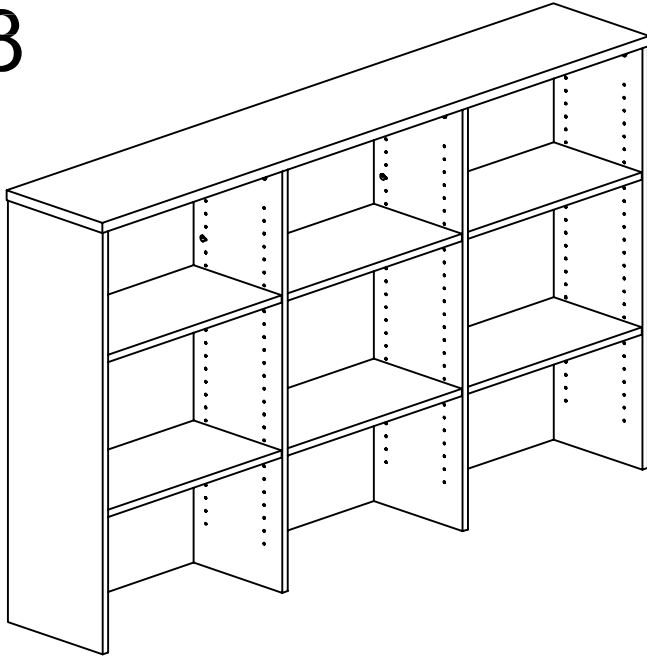

ASSEMBLY INSTRUCTIONS

CH12 CH15

rapidline
FURNITURE FOR TODAY

2011-8-25

pin	6x35		1	18PCS
CAM			2	18PCS
Cam Cover			3	18PCS
Bolt Minifix			4	16PCS
Bracket			5	4PCS
Screw	4, A18		6	16PCS

ASSEMBLY INSTRUCTIONS

CH18

rapidline
FURNITURE FOR TODAY

2011-8-25

pin	6x35		1	24PCS
CAM			2	24PCS
Cam Cover			3	24PCS
Bot Mixin			4	24PCS
Bracket			5	4PCS
Screw	4x18		6	16PCS