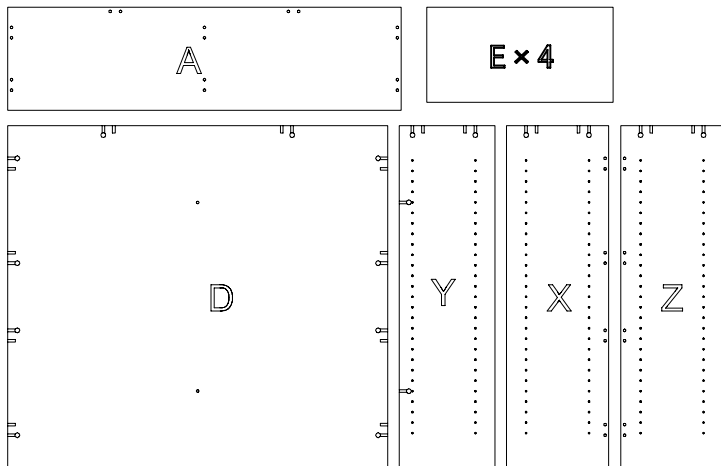

ASSEMBLY INSTRUCTIONS

CH12 CH15

rapidline
FURNITURE FOR TODAY

2011-8-25

pin	6x35		1	18PCS
CAM			2	18PCS
Cam Cover			3	18PCS
Bolt Minifix			4	16PCS
Bracket			5	4PCS
Screw	4, A18		6	16PCS

ASSEMBLY INSTRUCTIONS

CH18

rapidline
FURNITURE FOR TODAY

2011-8-25

pin	6x35		1	24PCS
CAM			2	24PCS
Cam Cover			3	24PCS
Bot Mixin			4	24PCS
Bracket			5	4PCS
Screw	4x18		6	16PCS