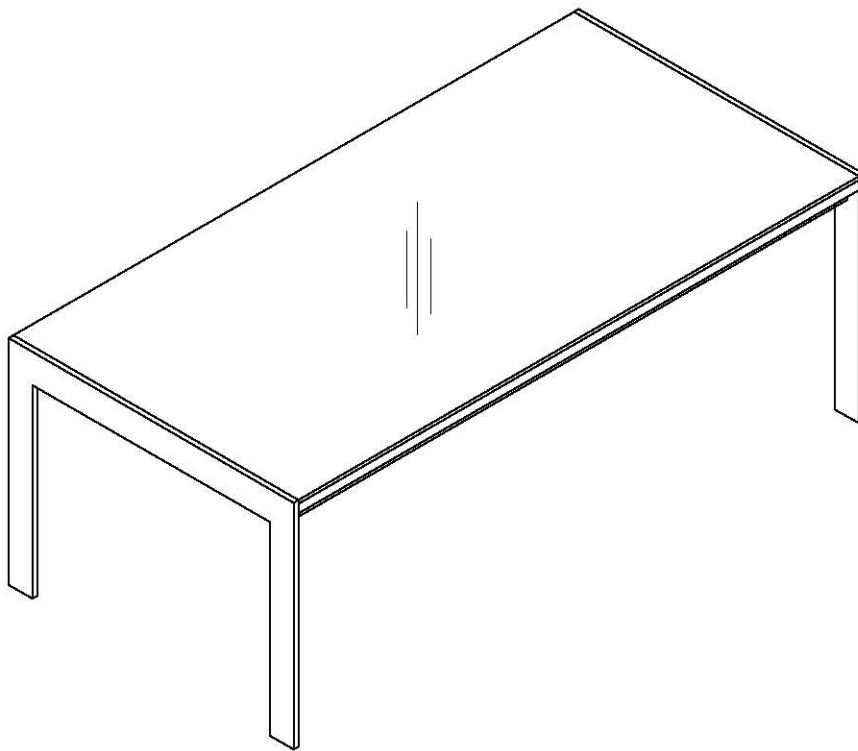

The Glass Coffee Table

Assembly Instructions

Assembly Hardware

SN	PICTURE	NAME	QTY	UNIT	REMARK
A		Ø8*20 Screw	6	PCS	
B		Ø5 Spanner	1	PC	
C		Ø5 Spanner	6	PCS	

1. Connect the frame to the leg.

2. Install the table-top panel

3. Completed

The Glass Coffee Table

Assembly Instructions

Assembly Hardware

SN	PICTURE	NAME	QTY	UNIT	REMARK
A		Ø8*20 Screw	6	PCS	
B		Ø5 Spanner	1	PC	
C		Ø5 Spanner	6	PCS	

1. Connect the frame to the leg.

2. Install the table-top panel