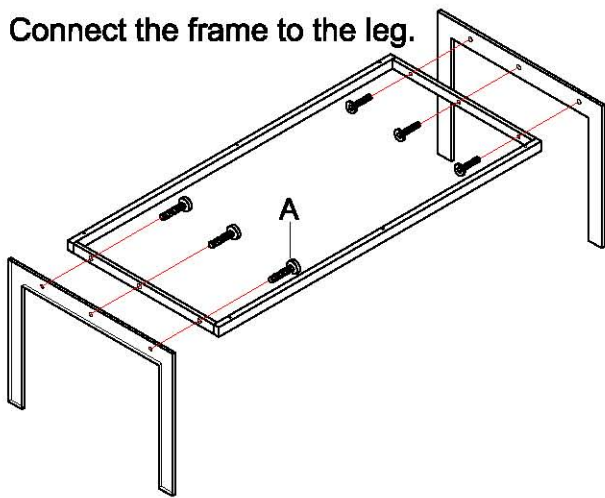

The Glass Coffee Table

Assembly Instructions

Assembly Hardware

SN	PICTURE	NAME	QTY	UNIT	REMARK
A		Ø8*20 Screw	6	PCS	
B		Ø5 Spanner	1	PC	
C		Ø5 Spanner	6	PCS	

1. Connect the frame to the leg.

2. Install the table-top panel

3. Completed

The Glass Coffee Table

Assembly Instructions

Assembly Hardware

SN	PICTURE	NAME	QTY	UNIT	REMARK
A		Ø8*20 Screw	6	PCS	
B		Ø5 Spanner	1	PC	
C		Ø5 Spanner	6	PCS	

1. Connect the frame to the leg.

2. Install the table-top panel