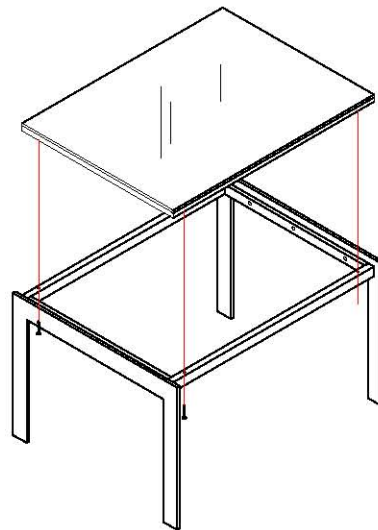

The Glass Coffee Table

Assembly Instructions

Assembly Hardware

SN	PICTURE	NAME	QTY	UNIT	REMARK
A		Ø8*20 Screw	6	PCS	
B		Ø5 Spanner	1	PC	
C		Ø5 Spanner	6	PCS	

1. Connect the frame to the leg.

2. Install the table-top panel

3. Completed

The Glass Coffee Table

Assembly Instructions

Assembly Hardware

SN	PICTURE	NAME	QTY	UNIT	REMARK
A		Ø8*20 Screw	6	PCS	
B		Ø5 Spanner	1	PC	
C		Ø5 Spanner	6	PCS	

1. Connect the frame to the leg.

2. Install the table-top panel