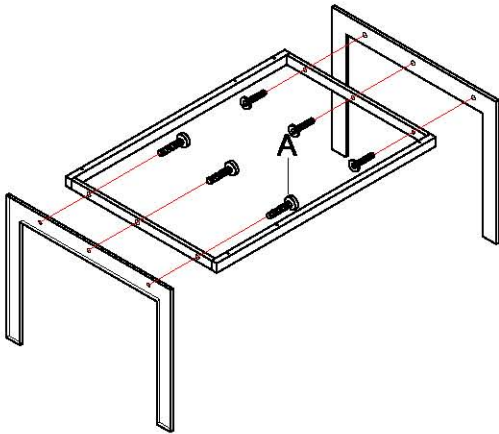

The Glass Coffee Table

Assembly Instructions

Assembly Hardware

SN	PICTURE	NAME	QTY	UNIT	REMARK
A		Ø8*20 Screw	6	PCS	
B		Ø5 Spanner	1	PC	
C		Ø5 Spanner	6	PCS	

1. Connect the frame to the leg.

2. Install the table-top panel

3. Completed

The Glass Coffee Table

Assembly Instructions

Assembly Hardware

SN	PICTURE	NAME	QTY	UNIT	REMARK
A		Ø8*20 Screw	6	PCS	
B		Ø5 Spanner	1	PC	
C		Ø5 Spanner	6	PCS	

1. Connect the frame to the leg.

2. Install the table-top panel