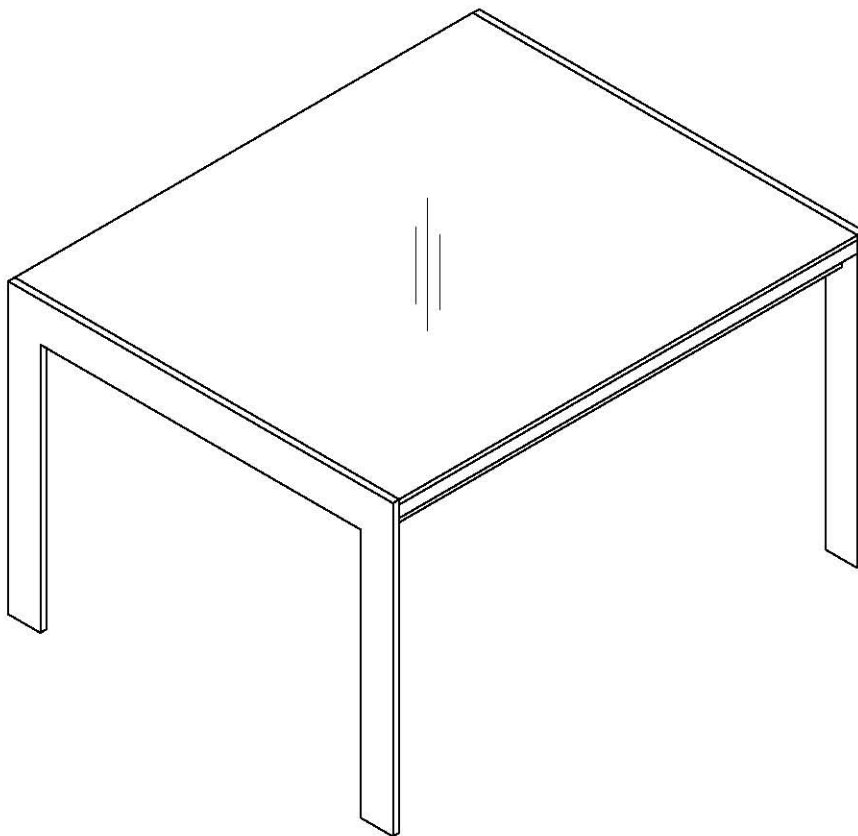

The Glass Coffee Table

Assembly Instructions

Assembly Hardware

SN	PICTURE	NAME	QTY	UNIT	REMARK
A		Ø8*20 Screw	6	PCS	
B		Ø5 Spanner	1	PC	
C		Ø5 Spanner	6	PCS	

1. Connect the frame to the leg.

2. Install the table-top panel

3. Completed

The Glass Coffee Table

Assembly Instructions

Assembly Hardware

SN	PICTURE	NAME	QTY	UNIT	REMARK
A		Ø8*20 Screw	6	PCS	
B		Ø5 Spanner	1	PC	
C		Ø5 Spanner	6	PCS	

1. Connect the frame to the leg.

2. Install the table-top panel