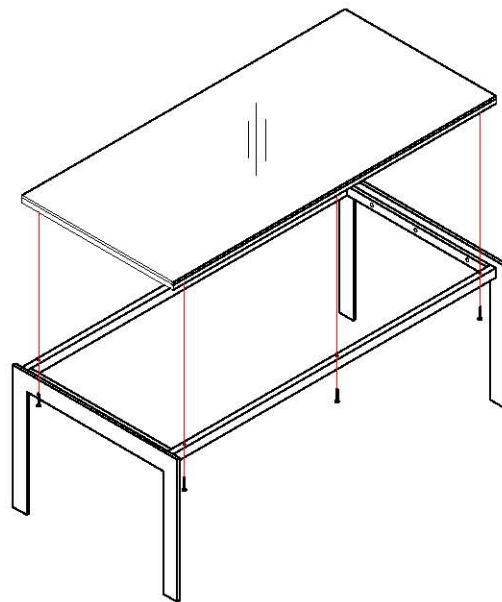

The Glass Coffee Table

Assembly Instructions

Assembly Hardware

SN	PICTURE	NAME	QTY	UNIT	REMARK
A		Ø8*20 Screw	6	PCS	
B		Ø5 Spanner	1	PC	
C		Ø5 Spanner	6	PCS	

1. Connect the frame to the leg.

2. Install the table-top panel

3. Completed

The Glass Coffee Table

Assembly Instructions

Assembly Hardware

SN	PICTURE	NAME	QTY	UNIT	REMARK
A		Ø8*20 Screw	6	PCS	
B		Ø5 Spanner	1	PC	
C		Ø5 Spanner	6	PCS	

1. Connect the frame to the leg.

2. Install the table-top panel