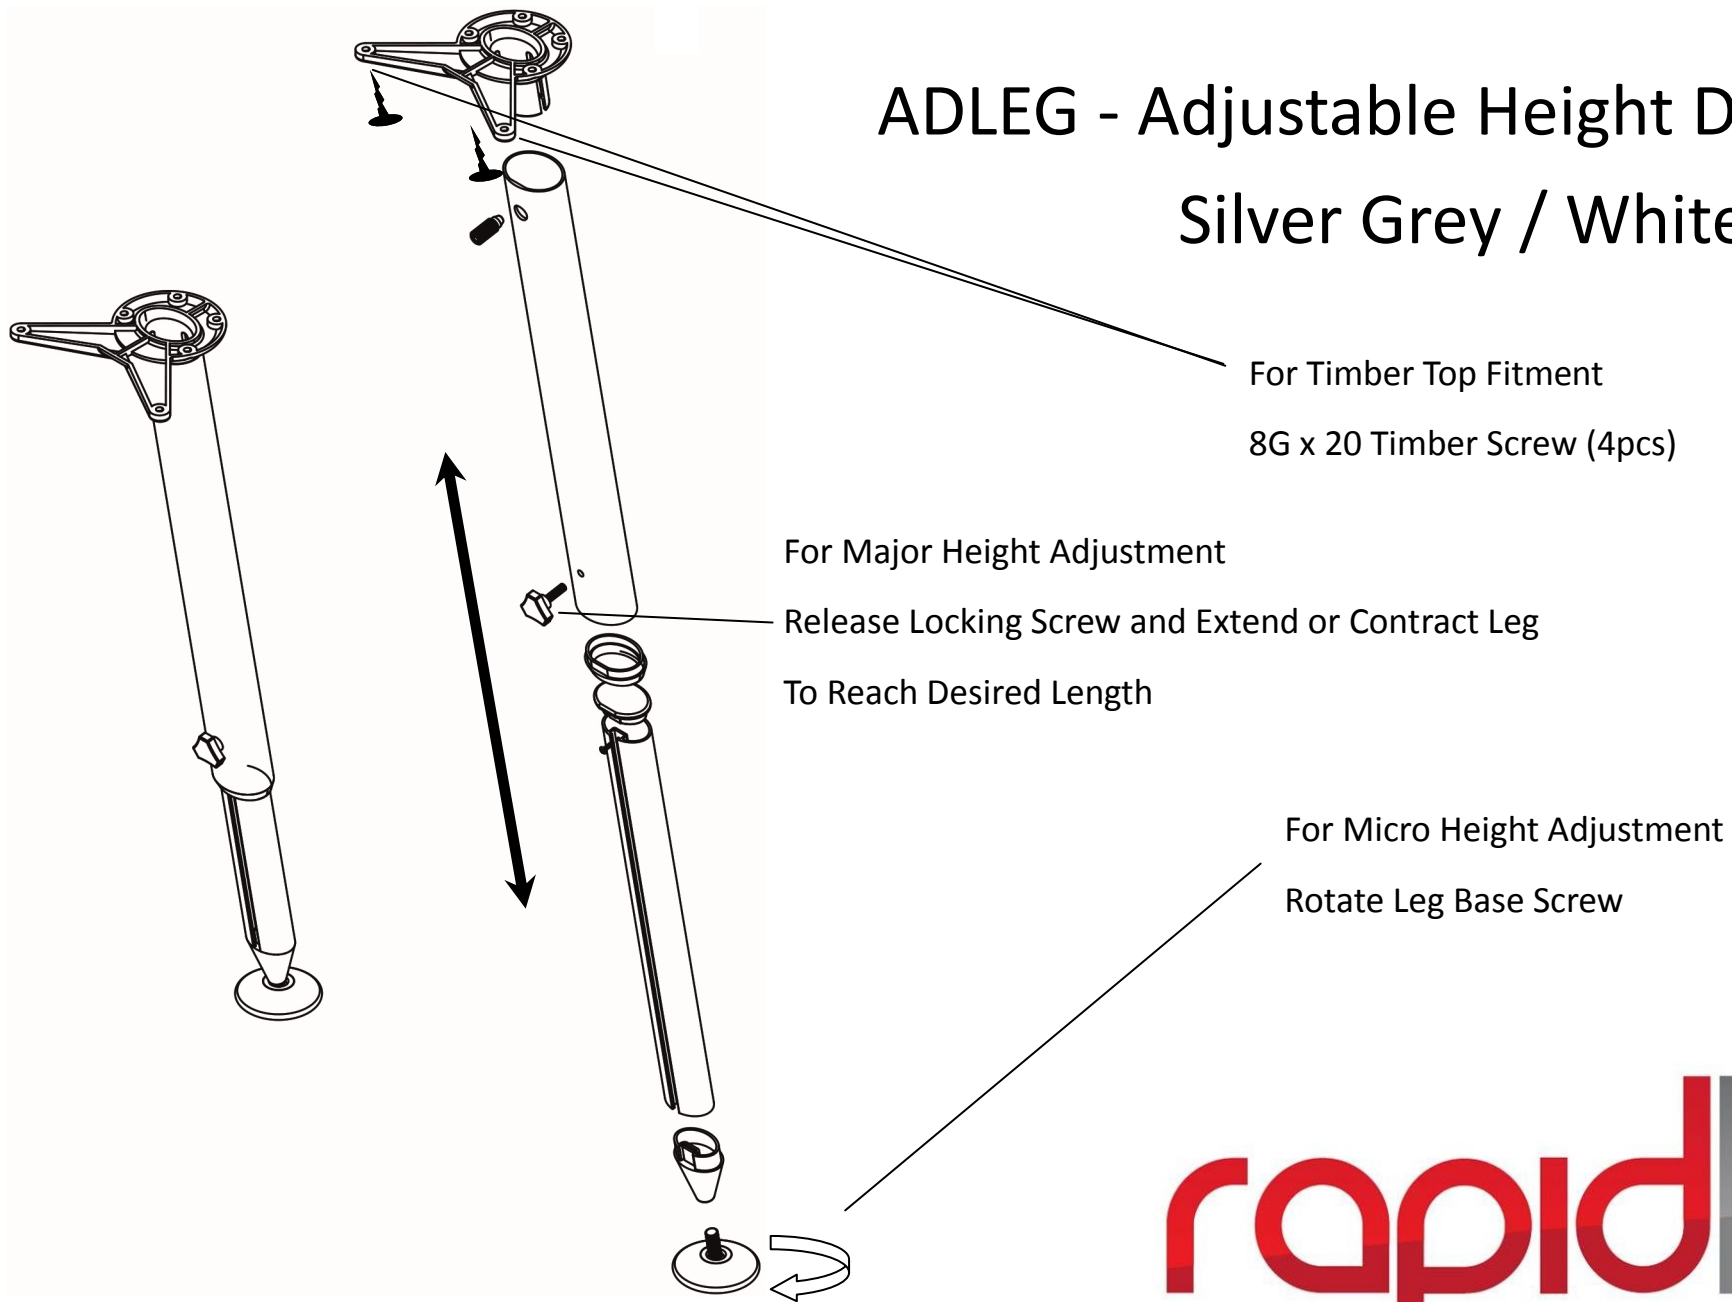

ADLEG - Adjustable Height Desking Leg Silver Grey / White

rapidline
FURNITURE FOR TODAY